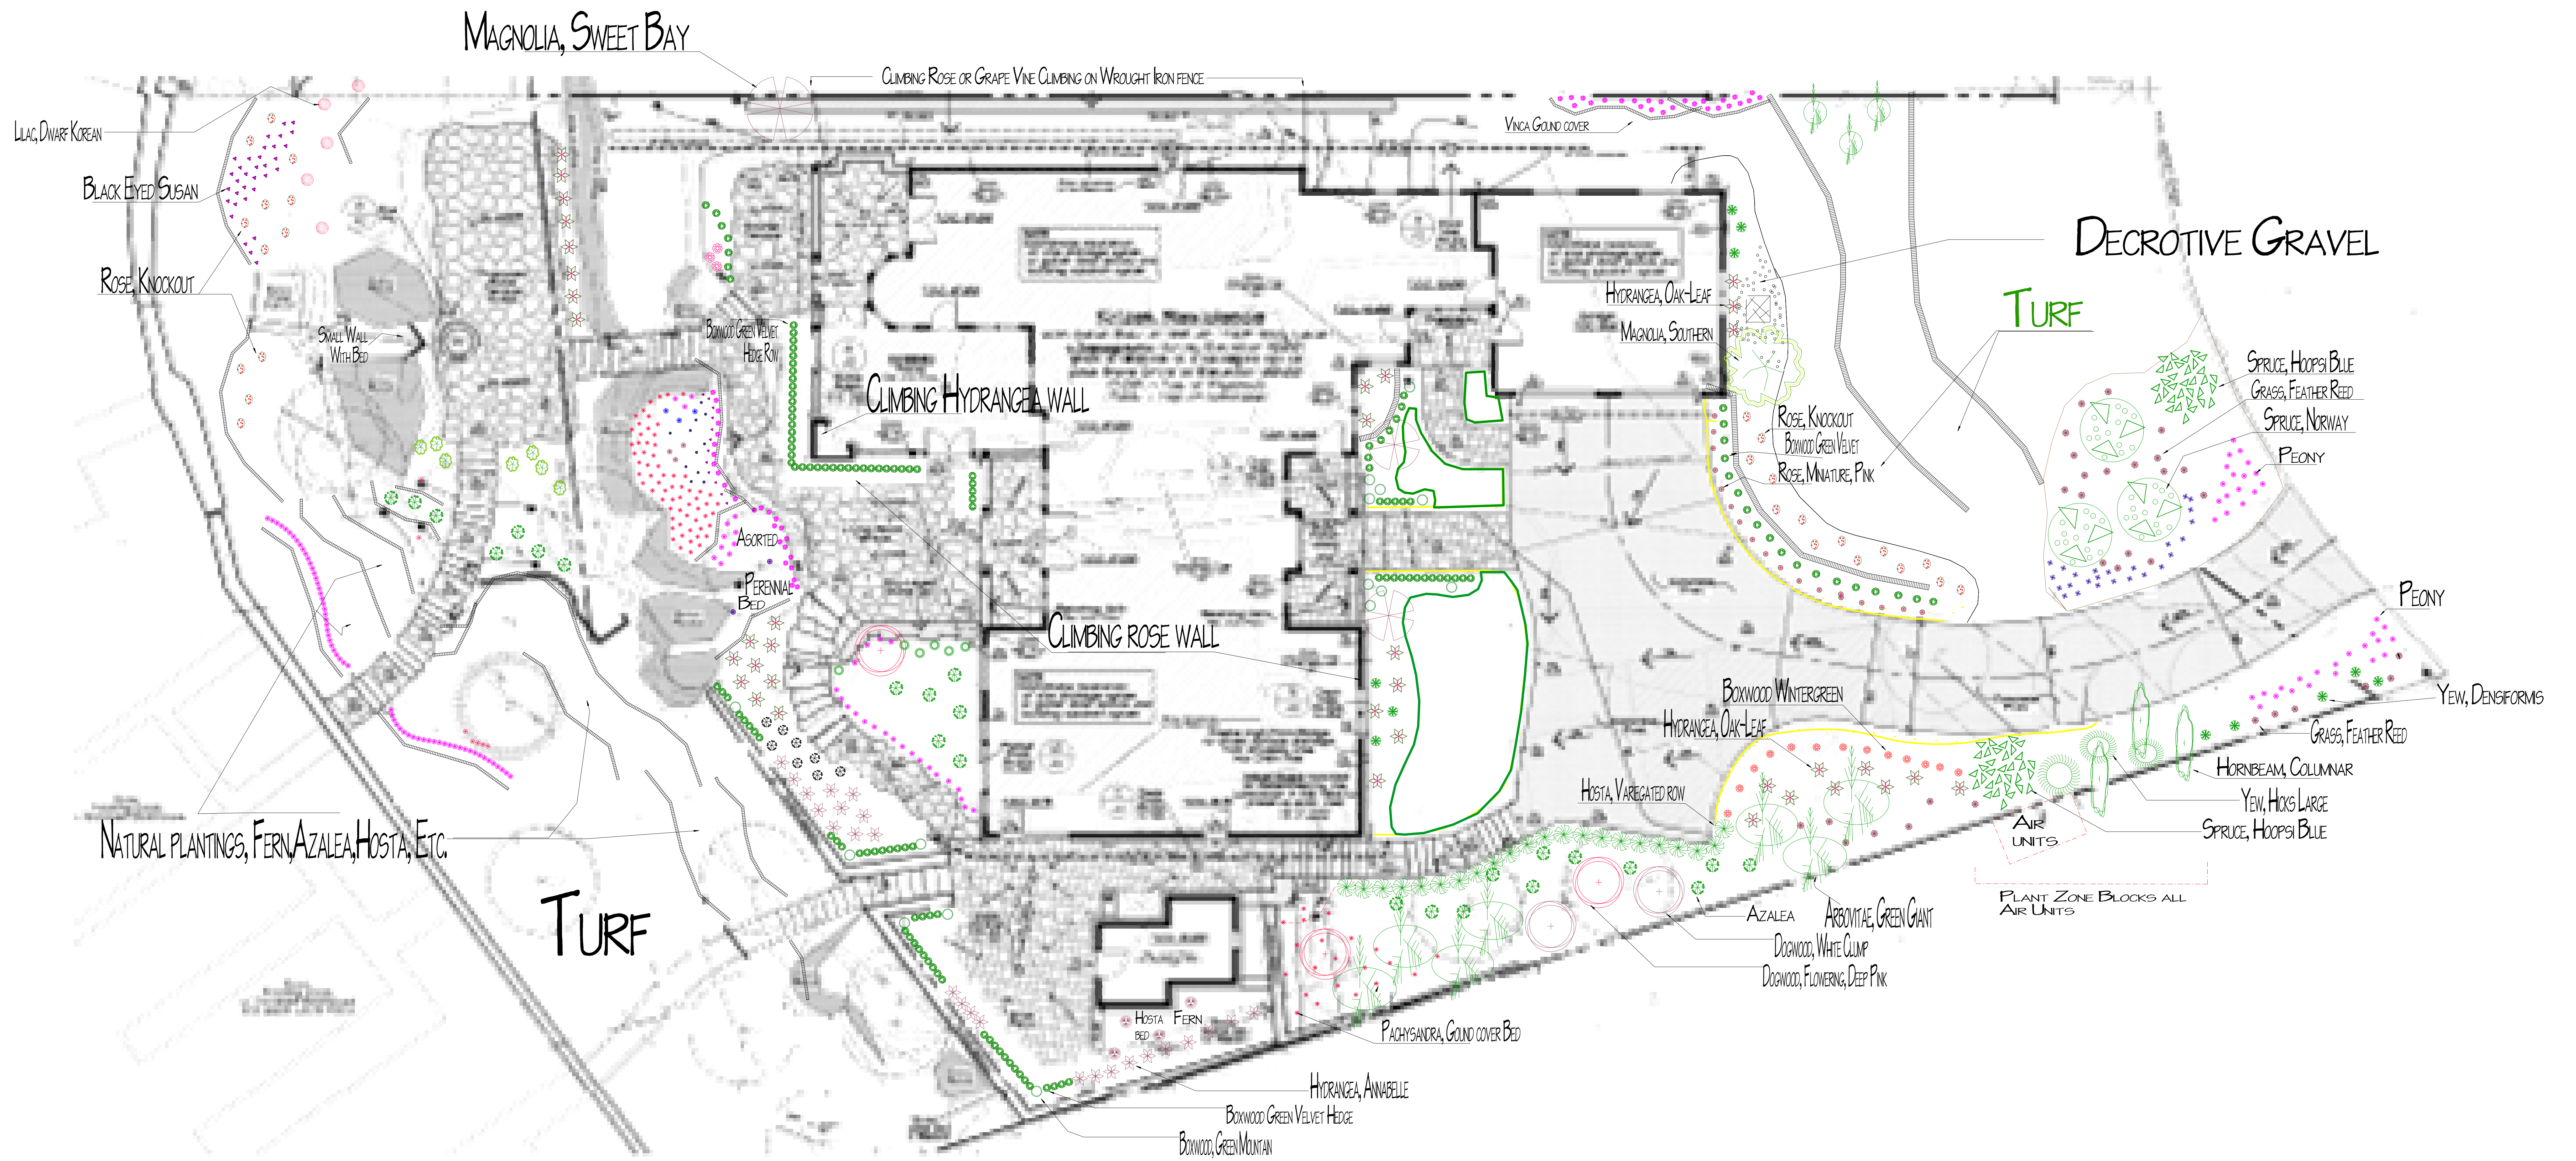

LEGEND

COMMON NAME	COMMON NAME	COMMON NAME	COMMON NAME
FLOWER, ANNUAL	HOSTA, VARIEGATED (2)	ROSE, KNOCKOUT	YEW, DENSIFORMIS
IMPATIENS, PINK	HOSTA, VARIEGATED	ROSE, MINIATURE, PINK	YEW, HICKS
FLOWER, GRASS	LIRIOPE, BIG BLUE	SHRUB, EVERGREEN BROADLEAF	TREE, DECIDUOUS
GRASS, FEATHER REED	PACHYSANDRA	AZALEA	DOGWOOD, FLOWERING, DEEP PINK
FLOWER, PERENNIAL	SAGE, VIOLET	BOXWOOD GREEN VELVET	DOGWOOD, WHITE CLUMP
BLACK EYED SUSAN	VINCA, MINOR	BOXWOOD WINTERGREEN	HORNBEAM, COLUMNAR
CONEFLOWER, PURPLE	SHRUB, DECIDUOUS	BOXWOOD, GREEN MOUNTAIN	MAGNOLIA, SWEET BAY
CORAL BELLS - PURPLE PALACE	HYDRANGEA, ANNABELLE	COTONEASTER	TREE, EVERGREEN
FERN, JAPANESE PAINTED	HYDRANGEA, ENDLESS SUMMER	HOLLY, BLUE PRINCESS 1	ARBOVITAE, GREEN GIANT
HOSTA, BLUE	HYDRANGEA, OAK-LEAF	MAGNOLIA, SOUTHERN	SPRUCE, HOOPSI BLUE
HOSTA, FRANCEE	LILAC, DWARF KOREAN (2)	RHODODENDREN, AMERICA	SPRUCE, NORWAY

Revision #: 5531

Scale:

Landscape Plan: 5530

Landscape Design by: Ricardo Medellin

Date: 3/8/2009

R12

Medellin Landscape & Gardening Inc.